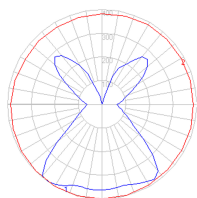

Light distribution

Diffused