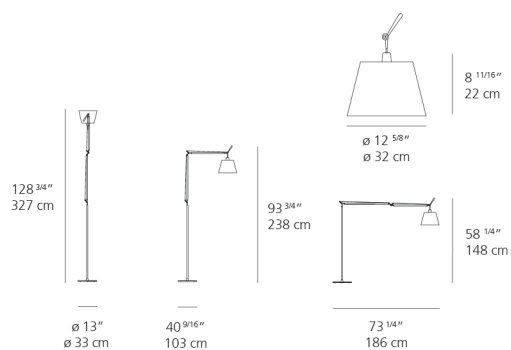

Lamp type	LED-T
Lamp	max 100W E26/A19
Lamp Included	No
Control type	DIMMABLE (On Cord)
Input Voltage	120V
Power consumption	N/A
Ballast	N/A

Colors & Finishes

- Silver Fiber (Diffuser)
- Aluminum (Body & Base)

Features & Accessories

- Fully adjustable articulated arm structure

Dimensions

Packaging

4 Boxes

- 1 x 44-9/16" x 13-5/16" x 8-3/8" / 6.61 lbs - 113 cm x 33.5 cm x 21 cm / 3 kg
- 1 x 13-7/8" x 13-7/8" x 11-7/8" / 1.1 lbs - 35 cm x 35 cm x 30 cm / .5 kg
- 1 x 50-7/8" x 1-11/16" x 1-11/16" / 3.31 lbs - 129 cm x 4 cm x 4 cm / 1.5 kg
- 1 x 16-1/4" x 16-1/4" x 4-13/16" / 27.78 lbs - 41 cm x 41 cm x 12 cm / 12.6 kg

Light distribution

Diffused

Luminaire weight

33.3 lbs / 15.1 kg

Red = Max Cd. Through Vertical plane
Blue = Max Cd. Through Horizontal plane

Warranty

5 year Limited warranty,
Upon registration. Click here
to register your purchase.