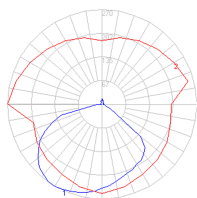

Features & Accessories

- Fully adjustable articulated arm structure

Dimensions

Packaging

4 Boxes

- 1 x 44-9/16" x 13-5/16" x 8-3/8" / 6.61 lbs - 113 cm x 33.5 cm x 21 cm / 3 kg
- 1 x 13-7/8" x 13-7/8" x 11-7/8" / 1.1 lbs - 35 cm x 35 cm x 30 cm / .5 kg
- 1 x 50-7/8" x 1-11/16" x 1-11/16" / 3.31 lbs - 129 cm x 4 cm x 4 cm / 1.5 kg
- 1 x 16-1/4" x 16-1/4" x 4-13/16" / 27.78 lbs - 41 cm x 41 cm x 12 cm / 12.6 kg

Light distribution

Diffused

Luminaire weight

33.3 lbs / 15.1 kg

Red = Max Cd. Through Vertical plane
Blue = Max Cd. Through Horizontal plane

Warranty

5 year Limited warranty,
Upon registration. Click here
to register your purchase.