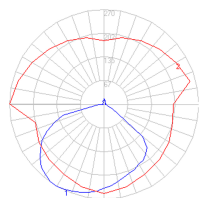

Features & Accessories

- Fully adjustable articulated arm structure

Dimensions

Packaging

4 Boxes

- 1 x 44-9/16" x 13-5/16" x 8-3/8" / 6.61 lbs - 113 cm x 33.5 cm x 21 cm / 3 kg
- 1 x 16-1/4" x 16-1/4" x 44-1/2" / 1.1 lbs - 41 cm x 41 cm x 34 cm / .5 kg
- 1 x 50-7/8" x 1-11/16" x 1-11/16" / 3.31 lbs - 129 cm x 4 cm x 4 cm / 1.5 kg
- 1 x 16-1/4" x 16-1/4" x 4-13/16" / 27.78 lbs - 41 cm x 41 cm x 12 cm / 12.6 kg

Light distribution

Diffused

- Red = Max Cd. Through Vertical plane
- Blue = Max Cd. Through Horizontal plane

Luminaire weight

33.3 lbs / 15.1 kg

Warranty

5 year Limited warranty,
Upon registration. Click here
to register your purchase.