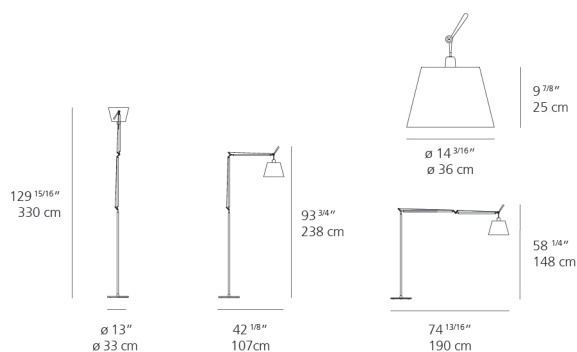

Lamp type	LED-T
Lamp	max 100W E26/A19
Lamp Included	No
Control type	DIMMABLE (On Cord)
Input Voltage	120V
Power consumption	N/A
Ballast	N/A

Colors & Finishes

- Silver Fiber (Diffuser)
- Aluminum (Body & Base)

Features & Accessories

- Fully adjustable articulated arm structure

Dimensions

Packaging

4 Boxes

- 1 x 44-9/16" x 13-5/16" x 8-3/8" / 6.61 lbs - 113 cm x 33.5 cm x 21 cm / 3 kg
- 1 x 16-1/4" x 16-1/4" x 44-1/2" / 1.1 lbs - 41 cm x 41 cm x 34 cm / .5 kg
- 1 x 50-7/8" x 1-11/16" x 1-11/16" / 3.31 lbs - 129 cm x 4 cm x 4 cm / 1.5 kg
- 1 x 16-1/4" x 16-1/4" x 4-13/16" / 27.78 lbs - 41 cm x 41 cm x 12 cm / 12.6 kg

Light distribution

Diffused

- Red = Max Cd. Through Vertical plane
- Blue = Max Cd. Through Horizontal plane

Luminaire weight

33.3 lbs / 15.1 kg

Warranty

5 year Limited warranty,
Upon registration. Click here
to register your purchase.