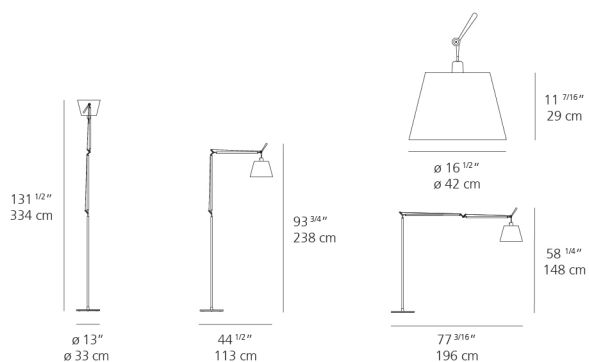

Lamp type	LED-T
Lamp	max 100W E26/A19
Lamp Included	No
Control type	DIMMABLE (On Cord)
Input Voltage	120V
Power consumption	N/A
Ballast	N/A

Colors & Finishes

- Silver Fiber (Diffuser)
- Aluminum (Body & Base)

Features & Accessories

- Fully adjustable articulated arm structure

Dimensions

Packaging

4 Boxes

1 x 44-9/16" x 13-5/16" x 8-3/8" / 6.61 lbs - 113 cm x 33.5 cm x 21 cm / 3 kg

1 x 19-3/8" x 19-3/8" x 13" / 1.1 lbs - 49 cm x 49 cm x 33 cm / .5 kg

1 x 50-7/8" x 1-11/16" x 1-11/16" / 3.31 lbs - 129 cm x 4 cm x 4 cm / 1.5 kg

1 x 16-1/4" x 16-1/4" x 4-13/16" / 27.78 lbs - 41 cm x 41 cm x 12 cm / 12.6 kg

Light distribution

Diffused

Red = Max Cd. Through Vertical plane
Blue = Max Cd. Through Horizontal plane