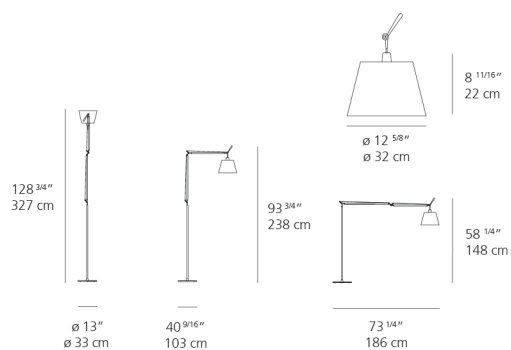

### Dimensions

1 x 16-1/4" x 16-1/4" x 4-13/16" / 27.78 lbs - 41 cm x 41 cm x 12 cm / 12.6 kg

### Luminaire weight

33.3 lbs / 15.1 kg

Red = Max Cd. Through Vertical plane

Blue = Max Cd. Through Horizontal plane