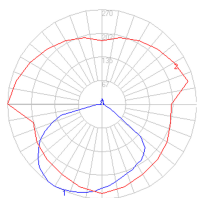

Red = Max Cd. Through Vertical plane

Blue = Max Cd. Through Horizontal plane

Warranty

5 year Limited warranty,
Upon registration. Click here
to register your purchase.