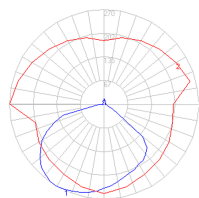

Features & Accessories

- Fully adjustable articulated arm structure

Dimensions

Packaging

4 Boxes

1 x 44-9/16" x 13-5/16" x 8-3/8" / 6.61 lbs - 113 cm x 33.5 cm x 21 cm / 3 kg

1 x 16-1/4" x 16-1/4" x 44-1/2" / 1.1 lbs - 41 cm x 41 cm x 34 cm / .5 kg

1 x 50-7/8" x 1-11/16" x 1-11/16" / 3.31 lbs - 129 cm x 4 cm x 4 cm / 1.5 kg

1 x 16-1/4" x 16-1/4" x 4-13/16" / 27.78 lbs - 41 cm x 41 cm x 12 cm / 12.6 kg

Light distribution

Diffused

Red = Max Cd. Through Vertical plane