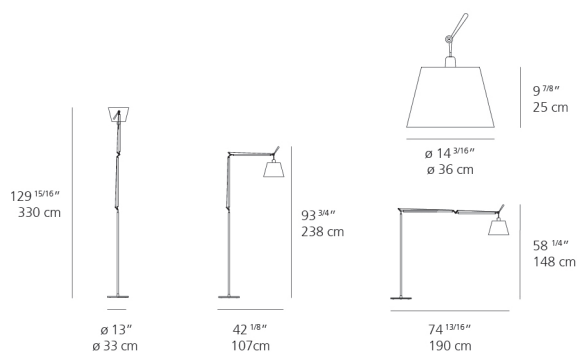

Lamp type	LED-T
Lamp	max 100W E26/A19
Lamp Included	No
Control type	DIMMABLE (On Cord)
Input Voltage	120V
Power consumption	N/A
Ballast	N/A

Colors & Finishes

Black (Shade)

Materials

- Arm structure in extruded aluminum
- Joints and tension control knobs in polished die-cast aluminum
- Tension cables in stainless steel
- Floor support stem in extruded aluminum
- Weighted steel base with stamped aluminum

Features & Accessories

- Fully adjustable articulated arm structure

Dimensions

Packaging

4 Boxes

1 x 44-9/16" x 13-5/16" x 8-3/8" / 6.61 lbs - 113 cm x 33.5 cm x 21 cm / 3 kg

1 x 16-1/4" x 16-1/4" x 44-1/2" / 1.1 lbs - 41 cm x 41 cm x 34 cm / .5 kg

1 x 50-7/8" x 1-11/16" x 1-11/16" / 3.31 lbs - 129 cm x 4 cm x 4 cm / 1.5 kg

1 x 16-1/4" x 16-1/4" x 4-13/16" / 27.78 lbs - 41 cm x 41 cm x 12 cm / 12.6 kg

Light distribution

Diffused

Red = Max Cd. Through Vertical plane

Blue = Max Cd. Through Horizontal plane

Luminaire weight

33.3 lbs / 15.1 kg

Warranty

5 year Limited warranty,
Upon registration. Click here
to register your purchase.