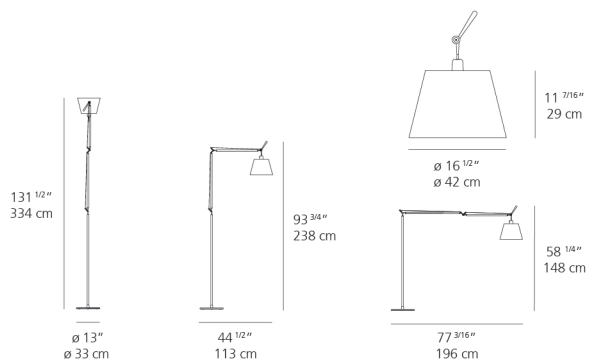

Lamp type	LED-T
Lamp	max 100W E26/A19
Lamp Included	No
Control type	DIMMABLE (On Cord)
Input Voltage	120V
Power consumption	N/A
Ballast	N/A

Colors & Finishes

Black (Shade)

Materials

- Arm structure in extruded aluminum
- Joints and tension control knobs in polished die-cast aluminum
- Tension cables in stainless steel
- Floor support stem in extruded aluminum
- Weighted steel base with stamped aluminum

Features & Accessories

- Fully adjustable articulated arm structure

Dimensions

Packaging

4 Boxes

1 x 44-9/16" x 13-5/16" x 8-3/8" / 6.61 lbs - 113 cm x 33.5 cm x 21 cm / 3 kg

1 x 19-3/8" x 19-3/8" x 13" / 1.1 lbs - 49 cm x 49 cm x 33 cm / .5 kg

1 x 50-7/8" x 1-11/16" x 1-11/16" / 3.31 lbs - 129 cm x 4 cm x 4 cm / 1.5 kg

1 x 16-1/4" x 16-1/4" x 4-13/16" / 27.78 lbs - 41 cm x 41 cm x 12 cm / 12.6 kg

Light distribution

Diffused

Red = Max Cd. Through Vertical plane

Blue = Max Cd. Through Horizontal plane

Luminaire weight

33.3 lbs / 15.1 kg

Warranty

5 year Limited warranty,
Upon registration. Click here
to register your purchase.