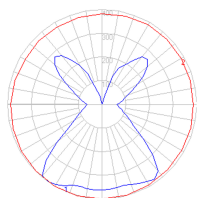

Features & Accessories

- Fully adjustable articulated arm structure

Dimensions

Packaging

4 Boxes

1 x 44-9/16" x 13-5/16" x 8-3/8" / 6.61 lbs - 113 cm x 33.5 cm x 21 cm / 3 kg

1 x 19-3/8" x 19-3/8" x 13" / 1.1 lbs - 49 cm x 49 cm x 33 cm / .5 kg

1 x 50-7/8" x 1-11/16" x 1-11/16" / 3.31 lbs - 129 cm x 4 cm x 4 cm / 1.5 kg

1 x 16-1/4" x 16-1/4" x 4-13/16" / 27.78 lbs - 41 cm x 41 cm x 12 cm / 12.6 kg

Light distribution

Diffused

Red = Max Cd. Through Vertical plane