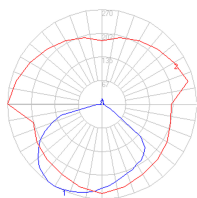

Features & Accessories

- Fully adjustable articulated arm structure

Dimensions

Packaging

4 Boxes

- 1 x 44-9/16" x 13-5/16" x 8-3/8" / 6.61 lbs - 113 cm x 33.5 cm x 21 cm / 3 kg
- 1 x 13-7/8" x 13-7/8" x 11-7/8" / 1.1 lbs - 35 cm x 35 cm x 30 cm / .5 kg
- 1 x 50-7/8" x 1-11/16" x 1-11/16" / 3.31 lbs - 129 cm x 4 cm x 4 cm / 1.5 kg
- 1 x 16-1/4" x 16-1/4" x 4-13/16" / 27.78 lbs - 41 cm x 41 cm x 12 cm / 12.6 kg

Light distribution

Diffused

Luminaire weight

33.3 lbs / 15.1 kg

- Red = Max Cd. Through Vertical plane
- Blue = Max Cd. Through Horizontal plane

Warranty

5 year Limited warranty,
Upon registration. Click here
to register your purchase.