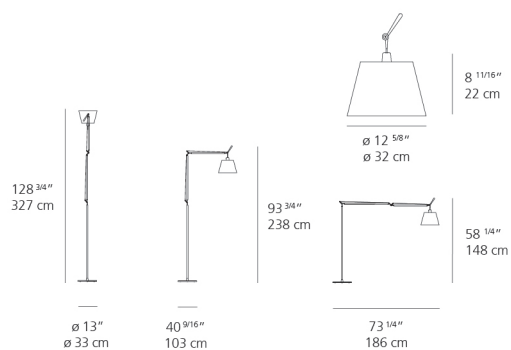

Lamp type	LED-T
Lamp	max 100W E26/A19
Lamp Included	No
Control type	DIMMABLE (On Cord)
Input Voltage	120V
Power consumption	N/A
Ballast	N/A

Colors & Finishes

- Black (Diffuser)
- Aluminum (Body & Base)

Materials

Features & Accessories

- Fully adjustable articulated arm structure

Dimensions

Packaging

4 Boxes

- 1 x 44-9/16" x 13-5/16" x 8-3/8" / 6.61 lbs - 113 cm x 33.5 cm x 21 cm / 3 kg
- 1 x 13-7/8" x 13-7/8" x 11-7/8" / 1.1 lbs - 35 cm x 35 cm x 30 cm / .5 kg
- 1 x 50-7/8" x 1-11/16" x 1-11/16" / 3.31 lbs - 129 cm x 4 cm x 4 cm / 1.5 kg
- 1 x 16-1/4" x 16-1/4" x 4-13/16" / 27.78 lbs - 41 cm x 41 cm x 12 cm / 12.6 kg

Light distribution

Diffused

Luminaire weight

33.3 lbs / 15.1 kg

- Red = Max Cd. Through Vertical plane
- Blue = Max Cd. Through Horizontal plane

Warranty

5 year Limited warranty,
Upon registration. Click here
to register your purchase.