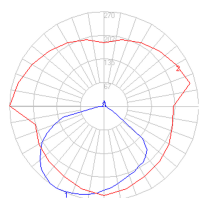

### Dimensions

### Light distribution

Diffused

- Red = Max Cd. Through Vertical plane
- Blue = Max Cd. Through Horizontal plane