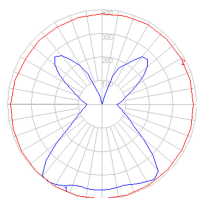

Features & Accessories

- Fully adjustable articulated arm structure

Dimensions

Packaging

4 Boxes

1 x 44-9/16" x 13-5/16" x 8-3/8" / 6.61 lbs - 113 cm x 33.5 cm x 21 cm / 3 kg

1 x 19-3/8" x 19-3/8" x 13" / 1.1 lbs - 49 cm x 49 cm x 33 cm / .5 kg

1 x 50-7/8" x 1-11/16" x 1-11/16" / 3.31 lbs - 129 cm x 4 cm x 4 cm / 1.5 kg

1 x 16-1/4" x 16-1/4" x 4-13/16" / 27.78 lbs - 41 cm x 41 cm x 12 cm / 12.6 kg

Light distribution

Diffused

Red = Max Cd. Through Vertical plane
Blue = Max Cd. Through Horizontal plane