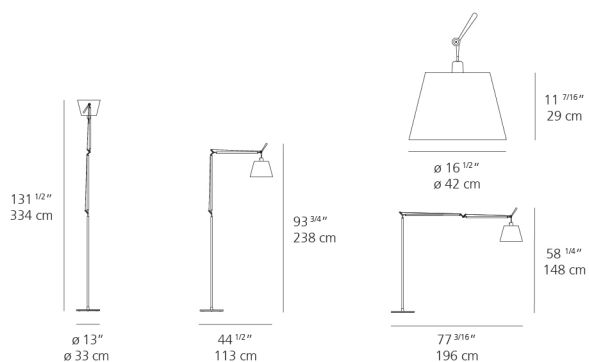

Lamp type	LED-T
Lamp	max 100W E26/A19
Lamp Included	No
Control type	DIMMABLE (On Cord)
Input Voltage	120V
Power consumption	N/A
Ballast	N/A

Colors & Finishes

- Black (Diffuser)
- Aluminum (Body & Base)

Materials

Features & Accessories

- Fully adjustable articulated arm structure

Dimensions

Packaging

4 Boxes

1 x 44-9/16" x 13-5/16" x 8-3/8" / 6.61 lbs - 113 cm x 33.5 cm x 21 cm / 3 kg

1 x 19-3/8" x 19-3/8" x 13" / 1.1 lbs - 49 cm x 49 cm x 33 cm / .5 kg

1 x 50-7/8" x 1-11/16" x 1-11/16" / 3.31 lbs - 129 cm x 4 cm x 4 cm / 1.5 kg

1 x 16-1/4" x 16-1/4" x 4-13/16" / 27.78 lbs - 41 cm x 41 cm x 12 cm / 12.6 kg

Light distribution

Diffused

Red = Max Cd. Through Vertical plane
Blue = Max Cd. Through Horizontal plane