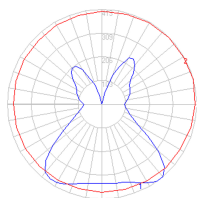

Dimensions

Packaging

3 Boxes

1 x 44-9/16" x 13-5/16" x 8-3/8" / 6.61 lbs - 113 cm x 33.5 cm x 21 cm / 3 kg

1 x 13-7/8" x 13-7/8" x 11-7/8" / 1.1 lbs - 35 cm x 35 cm x 30 cm / .5 kg

1 x 7-3/16" x 6-13/16" x 7-3/16" / 1.1 lbs - 18 cm x 17 cm x 18 cm / .5 kg

Light distribution

Diffused

Red = Max Cd. Through Vertical plane

Blue = Max Cd. Through Horizontal plane

Luminaire weight

4.41 lbs / 2 kg

Warranty

5 year Limited warranty,
Upon registration. Click here
to register your purchase.