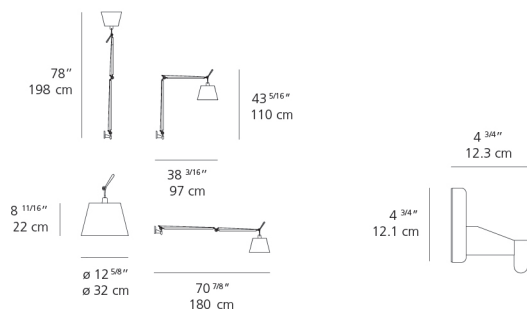

Lamp type	LED-T
Lamp	max 150W E26/A19
Lamp Included	No
Control type	DIMMABLE (On Cord)
Input Voltage	120V
Power consumption	N/A
Ballast	N/A

Colors & Finishes

- Parchment (Diffuser)
- Aluminum (Body)

Materials

Dimensions

Packaging

3 Boxes

1 x 44-9/16" x 13-5/16" x 8-3/8" / 6.61 lbs - 113 cm x 33.5 cm x 21 cm / 3 kg

1 x 13-7/8" x 13-7/8" x 11-7/8" / 1.1 lbs - 35 cm x 35 cm x 30 cm / .5 kg

1 x 7-3/16" x 6-13/16" x 7-3/16" / 1.1 lbs - 18 cm x 17 cm x 18 cm / .5 kg

Light distribution

Diffused

Red = Max Cd. Through Vertical plane

Blue = Max Cd. Through Horizontal plane

Luminaire weight

4.41 lbs / 2 kg

Warranty

5 year Limited warranty,
Upon registration. Click here
to register your purchase.