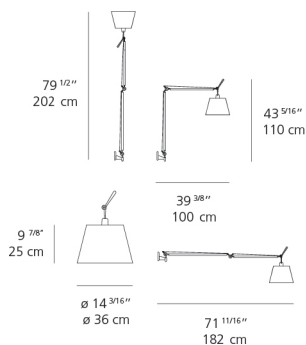

Lamp type	LED-T
Lamp	max 150W E26/A19
Lamp Included	No
Control type	DIMMABLE (On Cord)
Input Voltage	120V
Power consumption	N/A
Ballast	N/A

Colors & Finishes

- Parchment (Diffuser)
- Aluminum (Body)

Materials

- Arm structure in aluminum
- Wall support in aluminum

Features & Accessories

- Fully adjustable articulated arm
- Wall mounting on junction box with J-bracket
- Provided with 10ft cord and plug
- Cord to be shortened and plug to be removed by electrician during hardwire installation

Dimensions

Packaging

3 Boxes

1 x 44-9/16" x 13-5/16" x 8-3/8" / 6.61 lbs - 113 cm x 33.5 cm x 21 cm / 3 kg

1 x 16-1/4" x 16-1/4" x 44-1/2" / 1.1 lbs - 41 cm x 41 cm x 34 cm / .5 kg

1 x 7-3/16" x 6-13/16" x 7-3/16" / 1.1 lbs - 18 cm x 17 cm x 18 cm / .5 kg

Light distribution

Diffused

Red = Max Cd. Through Vertical plane
Blue = Max Cd. Through Horizontal plane

Luminaire weight

4.41 lbs / 2 kg

Warranty

5 year Limited warranty,
Upon registration. Click here
to register your purchase.