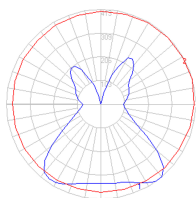

Dimensions

Packaging

3 Boxes

1 x 44-9/16" x 13-5/16" x 8-3/8" / 6.61 lbs - 113 cm x 33.5 cm x 21 cm / 3 kg

1 x 16-1/4" x 16-1/4" x 44-1/2" / 1.1 lbs - 41 cm x 41 cm x 34 cm / .5 kg

1 x 7-3/16" x 6-13/16" x 7-3/16" / 1.1 lbs - 18 cm x 17 cm x 18 cm / .5 kg

Light distribution

Diffused

Red = Max Cd. Through Vertical plane
Blue = Max Cd. Through Horizontal plane

Luminaire weight

4.41 lbs / 2 kg

Warranty

5 year Limited warranty,
Upon registration. Click here
to register your purchase.