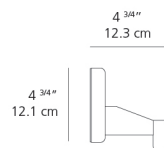

Dimensions

Packaging

3 Boxes

1 x 44-9/16" x 13-5/16" x 8-3/8" / 6.61 lbs - 113 cm x 33.5 cm x 21 cm / 3 kg

1 x 16-1/4" x 16-1/4" x 44-1/2" / 1.1 lbs - 41 cm x 41 cm x 34 cm / .5 kg

1 x 7-3/16" x 6-13/16" x 7-3/16" / 1.1 lbs - 18 cm x 17 cm x 18 cm / .5 kg

Light distribution

Diffused

Red = Max Cd. Through Vertical plane
Blue = Max Cd. Through Horizontal plane

Luminaire weight

4.41 lbs / 2 kg

Warranty

5 year Limited warranty,
Upon registration. Click here
to register your purchase.