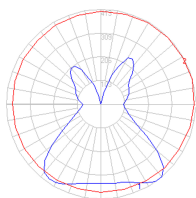

Dimensions

Packaging

3 Boxes

1 x 44-9/16" x 13-5/16" x 8-3/8" / 6.61 lbs - 113 cm x 33.5 cm x 21 cm / 3 kg

1 x 19-3/8" x 19-3/8" x 13" / 1.1 lbs - 49 cm x 49 cm x 33 cm / .5 kg

1 x 7-3/16" x 6-13/16" x 7-3/16" / 1.1 lbs - 18 cm x 17 cm x 18 cm / .5 kg

Light distribution

Diffused

Luminaire weight

4.41 lbs / 2 kg

Red = Max Cd. Through Vertical plane

Blue = Max Cd. Through Horizontal plane

Warranty

5 year Limited warranty,
Upon registration. Click here
to register your purchase.