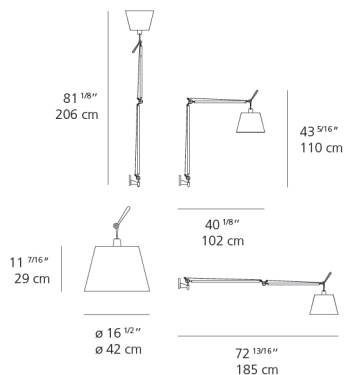

Lamp type	LED-T
Lamp	max 150W E26/A19
Lamp Included	No
Control type	DIMMABLE (On Cord)
Input Voltage	120V
Power consumption	N/A
Ballast	N/A

Colors & Finishes

- Parchment (Diffuser)
- Aluminum (Body)

Materials

- Arm structure in aluminum
- Wall support in aluminum

Features & Accessories

- Fully adjustable articulated arm
- Wall mounting on junction box with J-bracket
- Provided with 10ft cord and plug
- Cord to be shortened and plug to be removed by electrician during hardwire installation

Dimensions

Packaging

3 Boxes

1 x 44-9/16" x 13-5/16" x 8-3/8" / 6.61 lbs - 113 cm x 33.5 cm x 21 cm / 3 kg

1 x 19-3/8" x 19-3/8" x 13" / 1.1 lbs - 49 cm x 49 cm x 33 cm / .5 kg

1 x 7-3/16" x 6-13/16" x 7-3/16" / 1.1 lbs - 18 cm x 17 cm x 18 cm / .5 kg

Light distribution

Diffused

Luminaire weight

4.41 lbs / 2 kg

Red = Max Cd. Through Vertical plane

Blue = Max Cd. Through Horizontal plane

Warranty

5 year Limited warranty,
Upon registration. Click here
to register your purchase.