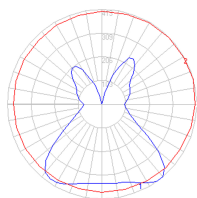

Dimensions

Packaging

3 Boxes

1 x 44-9/16" x 13-5/16" x 8-3/8" / 6.61 lbs - 113 cm x 33.5 cm x 21 cm / 3 kg

1 x 13-7/8" x 13-7/8" x 11-7/8" / 1.1 lbs - 35 cm x 35 cm x 30 cm / .5 kg

1 x 7-3/16" x 6-13/16" x 7-3/16" / 1.1 lbs - 18 cm x 17 cm x 18 cm / .5 kg

Light distribution

Diffused

Red = Max Cd. Through Vertical plane
Blue = Max Cd. Through Horizontal plane

Luminaire weight

4.41 lbs / 2 kg

Warranty

5 year Limited warranty,
Upon registration. Click here
to register your purchase.