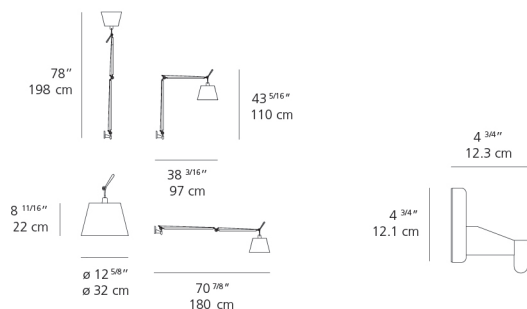

Dimensions

Packaging

3 Boxes

1 x 44-9/16" x 13-5/16" x 8-3/8" / 6.61 lbs - 113 cm x 33.5 cm x 21 cm / 3 kg

1 x 13-7/8" x 13-7/8" x 11-7/8" / 1.1 lbs - 35 cm x 35 cm x 30 cm / .5 kg

1 x 7-3/16" x 6-13/16" x 7-3/16" / 1.1 lbs - 18 cm x 17 cm x 18 cm / .5 kg

Light distribution

Diffused

Red = Max Cd. Through Vertical plane
Blue = Max Cd. Through Horizontal plane

Luminaire weight

4.41 lbs / 2 kg

Warranty

5 year Limited warranty,
Upon registration. Click here
to register your purchase.