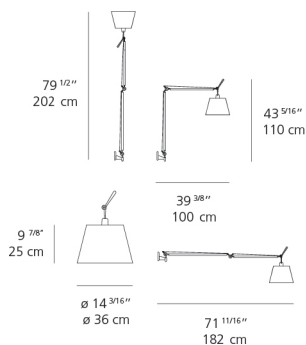

Lamp type	LED-T
Lamp	max 150W E26/A19
Lamp Included	No
Control type	DIMMABLE (On Cord)
Input Voltage	120V
Power consumption	N/A
Ballast	N/A

Colors & Finishes

- Black (Diffuser)
- Aluminum (Body)

Materials

- Arm structure in aluminum
- Wall support in aluminum

Features & Accessories

- Fully adjustable articulated arm
- Wall mounting on junction box with J-bracket
- Provided with 10ft cord and plug
- Cord to be shortened and plug to be removed by electrician during hardwire installation

Dimensions

Packaging

3 Boxes

1 x 44-9/16" x 13-5/16" x 8-3/8" / 6.61 lbs - 113 cm x 33.5 cm x 21 cm / 3 kg

1 x 16-1/4" x 16-1/4" x 44-1/2" / 1.1 lbs - 41 cm x 41 cm x 34 cm / .5 kg

1 x 7-3/16" x 6-13/16" x 7-3/16" / 1.1 lbs - 18 cm x 17 cm x 18 cm / .5 kg

Light distribution

Diffused

Red = Max Cd. Through Vertical plane

Blue = Max Cd. Through Horizontal plane

Luminaire weight

4.41 lbs / 2 kg

Warranty

5 year Limited warranty,
Upon registration. Click here
to register your purchase.