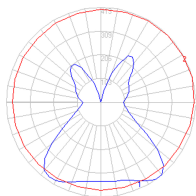

Dimensions

Packaging

3 Boxes

1 x 44-9/16" x 13-5/16" x 8-3/8" / 6.61 lbs - 113 cm x 33.5 cm x 21 cm / 3 kg

1 x 16-1/4" x 16-1/4" x 44-1/2" / 1.1 lbs - 41 cm x 41 cm x 34 cm / .5 kg

1 x 7-3/16" x 6-13/16" x 7-3/16" / 1.1 lbs - 18 cm x 17 cm x 18 cm / .5 kg

Light distribution

Diffused

Red = Max Cd. Through Vertical plane

Blue = Max Cd. Through Horizontal plane

Luminaire weight

4.41 lbs / 2 kg

Warranty

5 year Limited warranty,
Upon registration. Click here
to register your purchase.