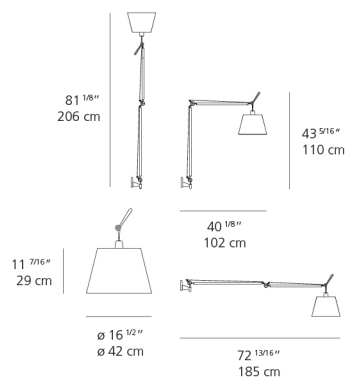

Lamp type	LED-T
Lamp	max 150W E26/A19
Lamp Included	No
Control type	DIMMABLE (On Cord)
Input Voltage	120V
Power consumption	N/A
Ballast	N/A

Colors & Finishes

- Black (Diffuser)
- Aluminum (Body)

Materials

- Arm structure in aluminum
- Wall support in aluminum

Features & Accessories

- Fully adjustable articulated arm
- Wall mounting on junction box with J-bracket
- Provided with 10ft cord and plug
- Cord to be shortened and plug to be removed by electrician during hardwire installation

Dimensions

Packaging

3 Boxes

1 x 44-9/16" x 13-5/16" x 8-3/8" / 6.61 lbs - 113 cm x 33.5 cm x 21 cm / 3 kg

1 x 19-3/8" x 19-3/8" x 13" / 1.1 lbs - 49 cm x 49 cm x 33 cm / .5 kg

1 x 7-3/16" x 6-13/16" x 7-3/16" / 1.1 lbs - 18 cm x 17 cm x 18 cm / .5 kg

Light distribution

Diffused

Red = Max Cd. Through Vertical plane

Blue = Max Cd. Through Horizontal plane

Luminaire weight

4.41 lbs / 2 kg

Warranty

5 year Limited warranty,
Upon registration. Click here
to register your purchase.