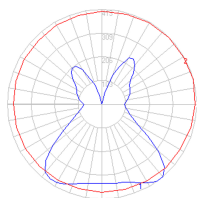

Dimensions

Packaging

3 Boxes

1 x 44-9/16" x 13-5/16" x 8-3/8" / 6.61 lbs - 113 cm x 33.5 cm x 21 cm / 3 kg

1 x 19-3/8" x 19-3/8" x 13" / 1.1 lbs - 49 cm x 49 cm x 33 cm / .5 kg

1 x 7-3/16" x 6-13/16" x 7-3/16" / 1.1 lbs - 18 cm x 17 cm x 18 cm / .5 kg

Light distribution

Diffused

Red = Max Cd. Through Vertical plane

Blue = Max Cd. Through Horizontal plane

Luminaire weight

4.41 lbs / 2 kg

Warranty

5 year Limited warranty,
Upon registration. Click here
to register your purchase.