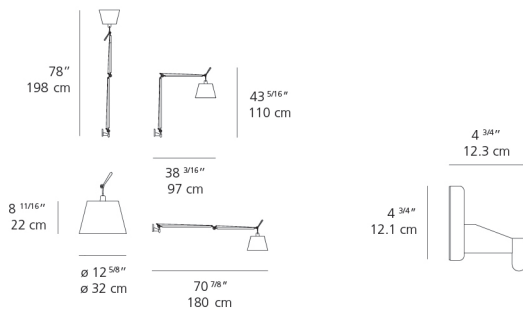

Lamp type	LED-T
Lamp	max 150W E26/A19
Lamp Included	No
Control type	DIMMABLE (On Cord)
Input Voltage	120V
Power consumption	N/A
Ballast	N/A

Colors & Finishes

Black (Diffuser & Body)

Materials

- Arm structure in aluminum
- Wall support in aluminum

Dimensions

Packaging

3 Boxes

1 x 44-9/16" x 13-5/16" x 8-3/8" / 6.61 lbs - 113 cm x 33.5 cm x 21 cm / 3 kg

1 x 13-7/8" x 13-7/8" x 11-7/8" / 1.1 lbs - 35 cm x 35 cm x 30 cm / .5 kg

1 x 7-3/16" x 6-13/16" x 7-3/16" / 1.1 lbs - 18 cm x 17 cm x 18 cm / .5 kg

Light distribution

Diffused

Luminaire weight

4.41 lbs / 2 kg

Red = Max Cd. Through Vertical plane

Blue = Max Cd. Through Horizontal plane

Warranty

5 year Limited warranty,
Upon registration. Click here
to register your purchase.