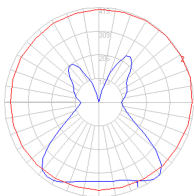

Dimensions

Packaging

3 Boxes

1 x 44-9/16" x 13-5/16" x 8-3/8" / 6.61 lbs - 113 cm x 33.5 cm x 21 cm / 3 kg

1 x 13-7/8" x 13-7/8" x 11-7/8" / 1.1 lbs - 35 cm x 35 cm x 30 cm / .5 kg

1 x 7-3/16" x 6-13/16" x 7-3/16" / 1.1 lbs - 18 cm x 17 cm x 18 cm / .5 kg

Light distribution

Diffused

Luminaire weight

4.41 lbs / 2 kg

Red = Max Cd. Through Vertical plane

Blue = Max Cd. Through Horizontal plane

Warranty

5 year Limited warranty,
Upon registration. Click here
to register your purchase.