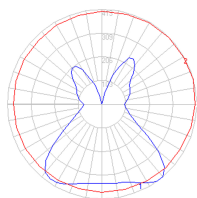

Dimensions

Packaging

3 Boxes

1 x 44-9/16" x 13-5/16" x 8-3/8" / 6.61 lbs - 113 cm x 33.5 cm x 21 cm / 3 kg

1 x 16-1/4" x 16-1/4" x 44-1/2" / 1.1 lbs - 41 cm x 41 cm x 34 cm / .5 kg

1 x 7-3/16" x 6-13/16" x 7-3/16" / 1.1 lbs - 18 cm x 17 cm x 18 cm / .5 kg

Light distribution

Diffused

Red = Max Cd. Through Vertical plane

Blue = Max Cd. Through Horizontal plane

Luminaire weight

4.41 lbs / 2 kg

Warranty

5 year Limited warranty,
Upon registration. Click here
to register your purchase.