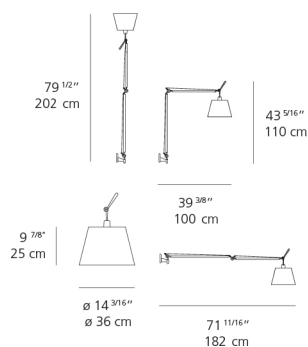

Lamp type	LED-T
Lamp	max 150W E26/A19
Lamp Included	No
Control type	DIMMABLE (On Cord)
Input Voltage	120V
Power consumption	N/A
Ballast	N/A

Colors & Finishes

Black (Diffuser & Body)

Materials

- Arm structure in aluminum
- Wall support in aluminum

Features & Accessories

- Fully adjustable articulated arm
- Wall mounting on junction box with J-bracket
- Provided with 10ft cord and plug
- Cord to be shortened and plug to be removed by electrician during hardwire installation

Dimensions

Packaging

3 Boxes

1 x 44-9/16" x 13-5/16" x 8-3/8" / 6.61 lbs - 113 cm x 33.5 cm x 21 cm / 3 kg

1 x 16-1/4" x 16-1/4" x 44-1/2" / 1.1 lbs - 41 cm x 41 cm x 34 cm / .5 kg

1 x 7-3/16" x 6-13/16" x 7-3/16" / 1.1 lbs - 18 cm x 17 cm x 18 cm / .5 kg

Light distribution

Diffused

Red = Max Cd. Through Vertical plane

Blue = Max Cd. Through Horizontal plane

Luminaire weight

4.41 lbs / 2 kg

Warranty

5 year Limited warranty,
Upon registration. Click here
to register your purchase.