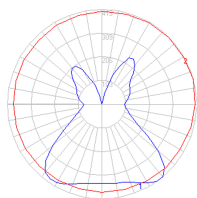

Dimensions

Packaging

3 Boxes

1 x 44-9/16" x 13-5/16" x 8-3/8" / 6.61 lbs - 113 cm x 33.5 cm x 21 cm / 3 kg

1 x 19-3/8" x 19-3/8" x 13" / 1.1 lbs - 49 cm x 49 cm x 33 cm / .5 kg

1 x 7-3/16" x 6-13/16" x 7-3/16" / 1.1 lbs - 18 cm x 17 cm x 18 cm / .5 kg

Light distribution

Diffused

Luminaire weight

4.41 lbs / 2 kg

Red = Max Cd. Through Vertical plane

Blue = Max Cd. Through Horizontal plane

Warranty

5 year Limited warranty,
Upon registration. Click here
to register your purchase.