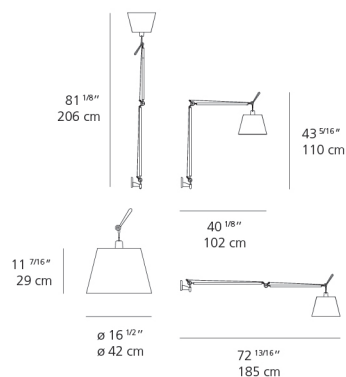

Lamp type	LED-T
Lamp	max 150W E26/A19
Lamp Included	No
Control type	DIMMABLE (On Cord)
Input Voltage	120V
Power consumption	N/A
Ballast	N/A

Colors & Finishes

Black (Diffuser & Body)

Materials

- Arm structure in aluminum
- Wall support in aluminum

Features & Accessories

- Fully adjustable articulated arm
- Wall mounting on junction box with J-bracket
- Provided with 10ft cord and plug
- Cord to be shortened and plug to be removed by electrician during hardwire installation

Dimensions

Packaging

3 Boxes

1 x 44-9/16" x 13-5/16" x 8-3/8" / 6.61 lbs - 113 cm x 33.5 cm x 21 cm / 3 kg

1 x 19-3/8" x 19-3/8" x 13" / 1.1 lbs - 49 cm x 49 cm x 33 cm / .5 kg

1 x 7-3/16" x 6-13/16" x 7-3/16" / 1.1 lbs - 18 cm x 17 cm x 18 cm / .5 kg

Light distribution

Diffused

Luminaire weight

4.41 lbs / 2 kg

Red = Max Cd. Through Vertical plane

Blue = Max Cd. Through Horizontal plane

Warranty

5 year Limited warranty,
Upon registration. Click here
to register your purchase.