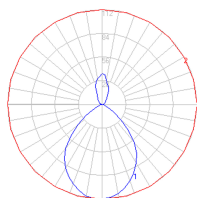

### Dimensions

### Light distribution

Direct

Red = Max Cd. Through Vertical plane

Blue = Max Cd. Through Horizontal plane