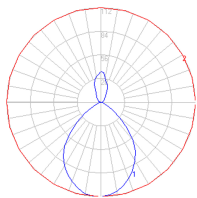

Features & Accessories

- Fully adjustable, articulated arm structure
- Tilttable and 360 degrees rotatable diffuser

Dimensions

Packaging

2 Boxes

1 x 8-3/4" x 8-3/4" x 19-13/16" / 2.51 lbs - 22 cm x 22 cm x 50 cm / 1.14 kg

1 x 5-3/16" x 5-3/16" x 3-5/8" / .44 lbs - 13 cm x 13 cm x 9 cm / .2 kg

Light distribution

Direct

Red = Max Cd. Through Vertical plane

Blue = Max Cd. Through Horizontal plane

Luminaire weight

1.26 lbs / .57 kg