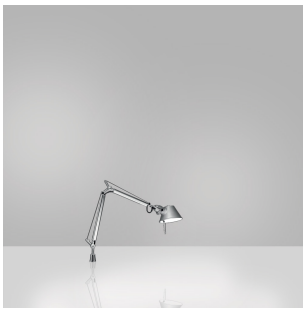

Tolomeo micro table with inset pivot - Aluminum

SPECIFICATIONS

TOL0094

Design By

Michele De Lucchi
Giancarlo Piretti

Collection

Design

Specifications

Lamp type	LED-T
Lamp	max 60W E12/G16.5
Lamp Included	No
Control type	On/Off (On Cord)
Input Voltage	120V
Power consumption	69 WW
Ballast	N/A

Colors & Finishes

Aluminum

Materials

- Arms and diffuser in aluminum
- Joints and tension control knobs in polished die-cast aluminum
- Tension cables in stainless steel
- Inset pivot in die-cast aluminum

Features & Accessories

- Fully adjustable, articulated arm structure
- Tilttable and 360 degrees rotatable diffuser

Dimensions

Packaging

2 Boxes

1 x 8-3/4" x 8-3/4" x 19-13/16" / 2.51 lbs - 22 cm x 22 cm x 50 cm / 1.14 kg

1 x 5-3/16" x 5-3/16" x 3-5/8" / .44 lbs - 13 cm x 13 cm x 9 cm / .2 kg

Light distribution

Direct

Red = Max Cd. Through Vertical plane

Blue = Max Cd. Through Horizontal plane

Luminaire weight

1.26 lbs / .57 kg