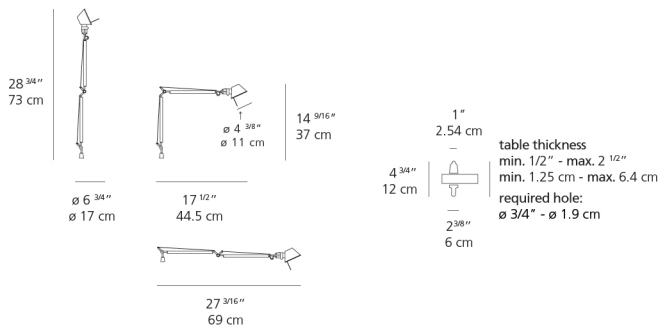

Lamp type	LED-T
Lamp	max 60W E12/G16.5
Lamp Included	No
Control type	On/Off (On Cord)
Input Voltage	120V
Power consumption	69 WW
Ballast	N/A

Colors & Finishes

Aluminum

Materials

- Arms and diffuser in aluminum
- Joints and tension control knobs in polished die-cast aluminum
- Tension cables in stainless steel
- Inset pivot in die-cast aluminum

Features & Accessories

- Fully adjustable, articulated arm structure
- Tilttable and 360 degrees rotatable diffuser

Dimensions

Packaging

2 Boxes

1 x 8-3/4" x 8-3/4" x 19-13/16" / 2.51 lbs - 22 cm x 22 cm x 50 cm / 1.14 kg

1 x 5-3/16" x 5-3/16" x 3-5/8" / .44 lbs - 13 cm x 13 cm x 9 cm / .2 kg

Light distribution

Direct

Red = Max Cd. Through Vertical plane

Blue = Max Cd. Through Horizontal plane

Luminaire weight

1.26 lbs / .57 kg