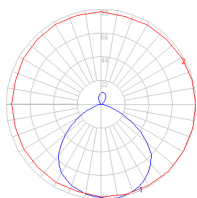

### Dimensions

### Light distribution

Direct

Red = Max Cd. Through Vertical plane

Blue = Max Cd. Through Horizontal plane