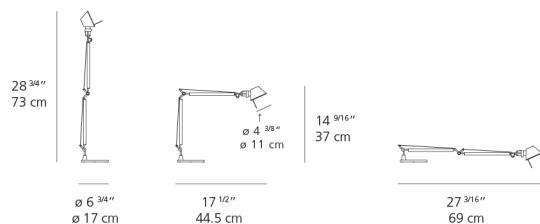

Lamp type	LED-T
Lamp	max 60W E12/G16.5
Lamp Included	No
Control type	On/Off (On Cord) / On/Off
Input Voltage	120V
Power consumption	N/A
Ballast	N/A

Colors & Finishes

Gold

Materials

- Arms and diffuser in aluminum
- Joints and tension control knobs in polished die-cast aluminum
- Tension cables in stainless steel
- Base in weighted steel with stamped aluminum cover

Features & Accessories

- Fully adjustable, articulated arm structure
- Tilttable and 360 degrees rotatable diffuser

Dimensions

Packaging

1 Box

1 x 21-3/8" x 8-3/8" x 8-3/8" / 5.95 lbs - 54 cm x 21 cm x 21 cm / 2.7 kg

Light distribution

Direct

Red = Max Cd. Through Vertical plane

Blue = Max Cd. Through Horizontal plane

Luminaire weight

4.19 lbs / 1.9 kg

Warranty

5 year Limited warranty,
Upon registration. Click here
to register your purchase.