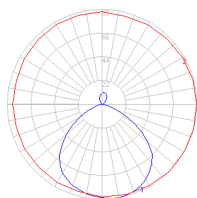

Features & Accessories

- Fully adjustable, articulated arm structure
- Tilttable and 360 degrees rotatable diffuser

Dimensions

Packaging

1 Box

1 x 21-3/8" x 8-3/8" x 8-3/8" / 5.95 lbs - 54 cm x 21 cm x 21 cm / 2.7 kg

Light distribution

Direct

Red = Max Cd. Through Vertical plane

Blue = Max Cd. Through Horizontal plane

Luminaire weight

4.19 lbs / 1.9 kg

Warranty

5 year Limited warranty,
Upon registration. Click here
to register your purchase.