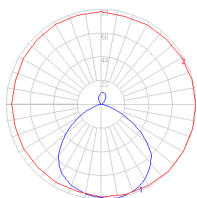

Features & Accessories

- Fully adjustable, articulated arm structure
- Tilttable and 360 degrees rotatable diffuser

Dimensions

Packaging

1 Box

1 x 8-3/8" x 8-3/8" x 21-1/8" / 5.4 lbs - 21 cm x 21 cm x 53.5 cm / 2.45 kg

Light distribution

Direct

Red = Max Cd. Through Vertical plane

Blue = Max Cd. Through Horizontal plane

Luminaire weight

3.9 lbs / 1.77 kg

Warranty

5 year Limited warranty,
Upon registration. Click here
to register your purchase.