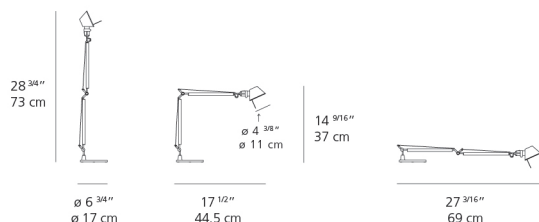

Lamp type	LED-T
Lamp	max 60W E12/G16.5
Lamp Included	No
Control type	On/Off (On Cord) / On/Off
Input Voltage	120V
Power consumption	N/A
Ballast	N/A

Colors & Finishes

Aluminum

Materials

- Arms and diffuser in aluminum
- Joints and tension control knobs in polished die-cast aluminum
- Tension cables in stainless steel
- Base in weighted steel with stamped aluminum cover

Features & Accessories

- Fully adjustable, articulated arm structure
- Tilttable and 360 degrees rotatable diffuser

Dimensions

Packaging

1 Box

1 x 8-3/8" x 8-3/8" x 21-1/8" / 5.4 lbs - 21 cm x 21 cm x 53.5 cm / 2.45 kg

Light distribution

Direct

Red = Max Cd. Through Vertical plane

Blue = Max Cd. Through Horizontal plane

Luminaire weight

3.9 lbs / 1.77 kg

Warranty

5 year Limited warranty,
Upon registration. Click here
to register your purchase.