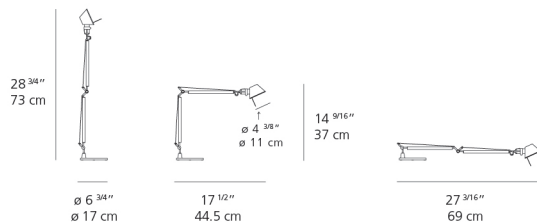

Lamp type	LED-T
Lamp	max 60W E12/G16.5
Lamp Included	No
Control type	On/Off (On Cord) / On/Off
Input Voltage	120V
Power consumption	N/A
Ballast	N/A

Colors & Finishes

Black

Materials

- Arms and diffuser in aluminum
- Joints and tension control knobs in polished die-cast aluminum
- Tension cables in stainless steel
- Base in weighted steel with stamped aluminum cover

Features & Accessories

- Fully adjustable, articulated arm structure
- Tilttable and 360 degrees rotatable diffuser

Dimensions

Packaging

1 Box

1 x 21-3/8" x 8-3/8" x 8-3/8" / 5.95 lbs - 54 cm x 21 cm x 21 cm / 2.7 kg

Light distribution

Direct

Red = Max Cd. Through Vertical plane

Blue = Max Cd. Through Horizontal plane

Luminaire weight

4.19 lbs / 1.9 kg

Warranty

5 year Limited warranty,
Upon registration. Click here
to register your purchase.