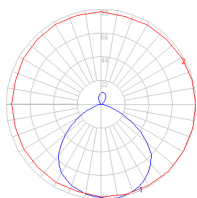

Features & Accessories

- Fully adjustable, articulated arm structure
- Tilttable and 360 degrees rotatable diffuser

Dimensions

Packaging

1 Box

1 x 21-3/8" x 8-3/8" x 8-3/8" / 5.95 lbs - 54 cm x 21 cm x 21 cm / 2.7 kg

Light distribution

Direct

Red = Max Cd. Through Vertical plane

Blue = Max Cd. Through Horizontal plane

Luminaire weight

4.19 lbs / 1.9 kg

Warranty

5 year Limited warranty,
Upon registration. Click here
to register your purchase.