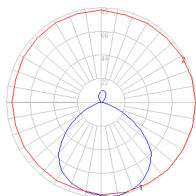

Packaging

1 Box

1 x 10-5/16" x 7-15/16" x 18-9/16" / 1.76 lbs - 26 cm x 20 cm x 47 cm / .8 kg

Light distribution

Direct

Red = Max Cd. Through Vertical plane

Blue = Max Cd. Through Horizontal plane

Luminaire weight