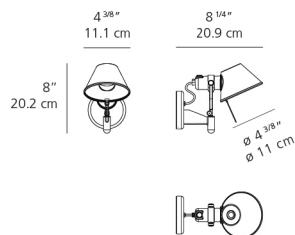

Lamp type	LED-T
Lamp	max 60W E12/G16.5
Lamp Included	No
Control type	On/Off / Without Switch
Input Voltage	120V
Power consumption	N/A
Ballast	N/A

Colors & Finishes

Aluminum

Materials

- Wall support in polished aluminum
- Diffuser in aluminum

Features & Accessories

- Fully adjustable, rotatable and tiltable diffuser
- Mounting plate conceals hardware
- Wall mounting to standard electrical junction box centered on canopy of fixture

Dimensions

Packaging

1 Box

1 x 10-5/16" x 7-15/16" x 18-9/16" / 1.76 lbs - 26 cm x 20 cm x 47 cm / .8 kg

Light distribution

Direct

Red = Max Cd. Through Vertical plane

Blue = Max Cd. Through Horizontal plane

Luminaire weight