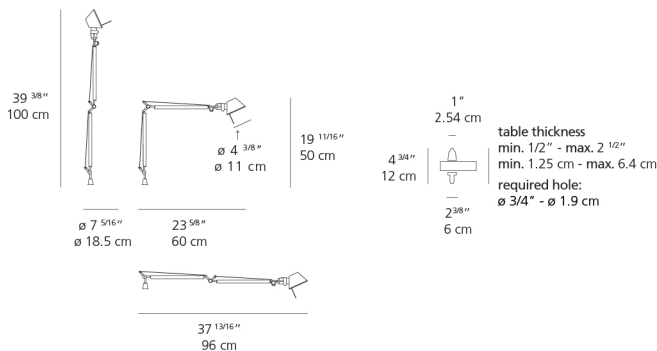

Dimensions

Packaging

2 Boxes

1 x 8-3/8" x 8-3/8" x 25-5/16" / 2.45 lbs - 21 cm x 21 cm x 64 cm / 1.11 kg

1 x 5-3/16" x 5-3/16" x 3-5/8" / .44 lbs - 13 cm x 13 cm x 9 cm / .2 kg

Light distribution

Direct

Red = Max Cd. Through Vertical plane