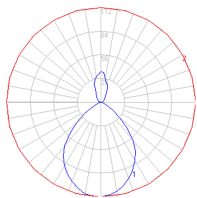

Dimensions

Packaging

2 Boxes

1 x 8-3/8" x 8-3/8" x 25-5/16" / 2.45 lbs - 21 cm x 21 cm x 64 cm / 1.11 kg

1 x 5-3/16" x 5-3/16" x 3-5/8" / .44 lbs - 13 cm x 13 cm x 9 cm / .2 kg

Light distribution

Direct

Red = Max Cd. Through Vertical plane

Blue = Max Cd. Through Horizontal plane

Luminaire weight

1.7 lbs / .77 kg

Warranty

5 year limited warranty,
Upon registration. Click here
to register your purchase.