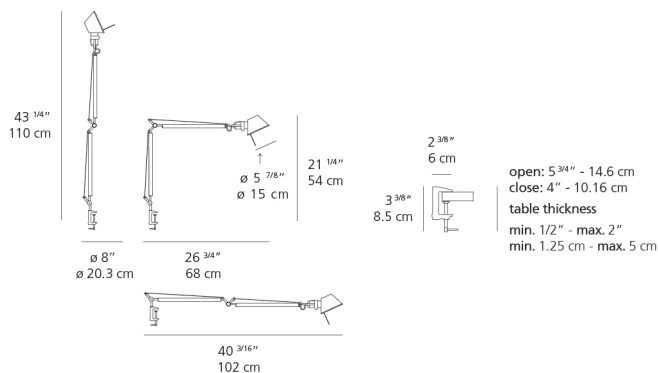

Lamp type	LED-T
Lamp	max 100W E26/A19
Lamp Included	No
Control type	On/Off (On Head)
Input Voltage	120V
Power consumption	N/A
Ballast	N/A

Colors & Finishes

Aluminum

Materials

- Arms and diffuser in aluminum
- Joints and tension control knobs in polished die-cast aluminum
- Tension cables in stainless steel
- Clamp in die-cast aluminum

Features & Accessories

- Fully adjustable, articulated arm structure
- Tilttable and 360 degrees rotatable diffuser

Dimensions

Packaging

2 Boxes

1 x 10-1/8" x 8-3/16" x 34-1/8" / 4.01 lbs - 25.5 cm x 20.5 cm x 86.5 cm / 1.82 kg

1 x 5-3/16" x 4-13/16" x 3-5/8" / .44 lbs - 13 cm x 12 cm x 9 cm / .2 kg

Light distribution

Direct

Red = Max Cd. Through Vertical plane

Blue = Max Cd. Through Horizontal plane

Luminaire weight

1.85 lbs / .84 kg