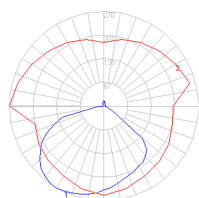

Features & Accessories

- Fully adjustable, articulated arm structure
- Tilttable and 360 degrees rotatable diffuser

Dimensions

Packaging

2 Boxes

1 x 10-1/8" x 8-3/16" x 34-1/8" / 4.01 lbs - 25.5 cm x 20.5 cm x 86.5 cm / 1.82 kg

1 x 5-3/16" x 4-13/16" x 3-5/8" / .44 lbs - 13 cm x 12 cm x 9 cm / .2 kg

Light distribution

Direct

Red = Max Cd. Through Vertical plane

Blue = Max Cd. Through Horizontal plane

Luminaire weight

1.85 lbs / .84 kg