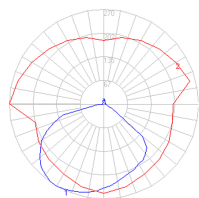

### Dimensions

### Packaging

2 Boxes

1 x 33-15/16" x 10-3/4" x 7-15/16" / 3.31 lbs - 86 cm x 27 cm x 20 cm / 1.5 kg

1 x 5-3/16" x 4-13/16" x 3-5/8" / .44 lbs - 13 cm x 12 cm x 9 cm / .2 kg

### Light distribution

Direct

Red = Max Cd. Through Vertical plane  
Blue = Max Cd. Through Horizontal plane