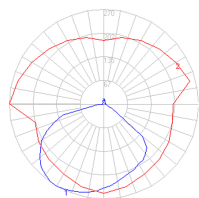

Dimensions

Packaging

2 Boxes

1 x 33-15/16" x 10-3/4" x 7-15/16" / 3.31 lbs - 86 cm x 27 cm x 20 cm / 1.5 kg

1 x 5-3/16" x 4-13/16" x 3-5/8" / .44 lbs - 13 cm x 12 cm x 9 cm / .2 kg

Light distribution

Direct

Red = Max Cd. Through Vertical plane
Blue = Max Cd. Through Horizontal plane

Luminaire weight

1.98 lbs / .9 kg

Warranty

5 year Limited warranty,
Upon registration. Click here
to register your purchase.