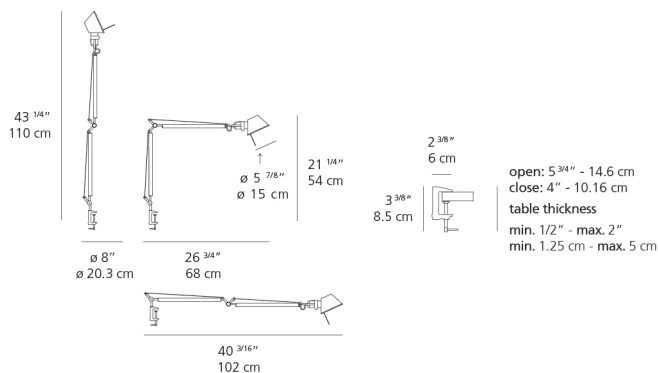

Lamp type	LED-T
Lamp	max 100W E26/A19
Lamp Included	No
Control type	On/Off (On Head)
Input Voltage	120V
Power consumption	N/A
Ballast	N/A

Colors & Finishes

- White (Diffuser & Body)
- Aluminum (Clamp)

Materials

Dimensions

Packaging

2 Boxes

1 x 33-15/16" x 10-3/4" x 7-15/16" / 3.31 lbs - 86 cm x 27 cm x 20 cm / 1.5 kg

1 x 5-3/16" x 4-13/16" x 3-5/8" / .44 lbs - 13 cm x 12 cm x 9 cm / .2 kg

Light distribution

Direct

Red = Max Cd. Through Vertical plane
Blue = Max Cd. Through Horizontal plane

Luminaire weight

1.98 lbs / .9 kg

Warranty

5 year Limited warranty,
Upon registration. Click here
to register your purchase.