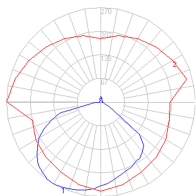

Features & Accessories

- Fully adjustable, articulated arm structure
- Tilttable and 360 degrees rotatable diffuser

Dimensions

Packaging

2 Boxes

1 x 10-1/8" x 8-3/16" x 34-1/8" / 4.01 lbs - 25.5 cm x 20.5 cm x 86.5 cm / 1.82 kg

1 x 5-3/16" x 5-3/16" x 3-5/8" / .44 lbs - 13 cm x 13 cm x 9 cm / .2 kg

Light distribution

Direct

Red = Max Cd. Through Vertical plane

Blue = Max Cd. Through Horizontal plane

Luminaire weight

1.85 lbs / .84 kg