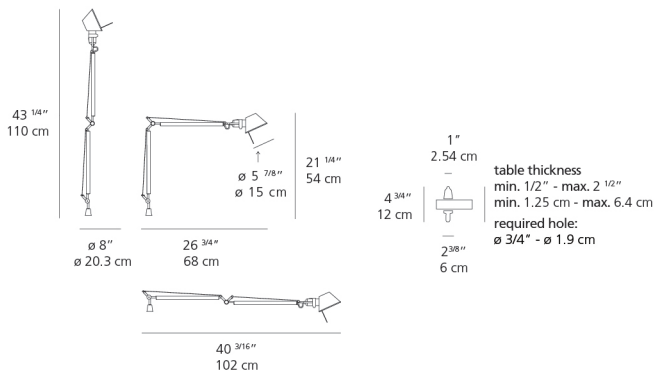

Lamp type	LED-T
Lamp	max 100W E26/A19
Lamp Included	No
Control type	On/Off (On Head)
Input Voltage	120V
Power consumption	N/A
Ballast	N/A

Colors & Finishes

Aluminum

Materials

- Arms and diffuser in aluminum
- Joints and tension control knobs in polished die-cast aluminum
- Tension cables in stainless steel
- Inset pivot in die-cast aluminum

Features & Accessories

- Fully adjustable, articulated arm structure
- Tilttable and 360 degrees rotatable diffuser

Dimensions

Packaging

2 Boxes

1 x 10-1/8" x 8-3/16" x 34-1/8" / 4.01 lbs - 25.5 cm x 20.5 cm x 86.5 cm / 1.82 kg

1 x 5-3/16" x 5-3/16" x 3-5/8" / .44 lbs - 13 cm x 13 cm x 9 cm / .2 kg

Light distribution

Direct

Red = Max Cd. Through Vertical plane

Blue = Max Cd. Through Horizontal plane

Luminaire weight

1.85 lbs / .84 kg