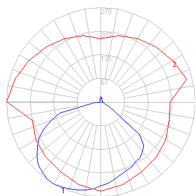

Dimensions

Packaging

2 Boxes

1 x 33-15/16" x 10-3/4" x 7-15/16" / 3.31 lbs - 86 cm x 27 cm x 20 cm / 1.5 kg

1 x 5-3/16" x 5-3/16" x 3-5/8" / .44 lbs - 13 cm x 13 cm x 9 cm / .2 kg

Light distribution

Direct

Luminaire weight

1.98 lbs / .9 kg

Red = Max Cd. Through Vertical plane
Blue = Max Cd. Through Horizontal plane

Warranty

5 year Limited warranty,
Upon registration. Click here
to register your purchase.