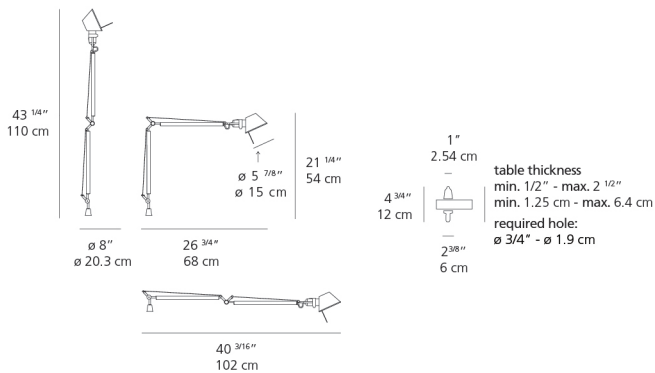

Lamp type	LED-T
Lamp	max 100W E26/A19
Lamp Included	No
Control type	On/Off (On Head)
Input Voltage	120V
Power consumption	N/A
Ballast	N/A

Colors & Finishes

- Black (Diffuser & Body)
- Aluminum (In-Set Pivot)

Dimensions

Packaging

2 Boxes

1 x 33-15/16" x 10-3/4" x 7-15/16" / 3.31 lbs - 86 cm x 27 cm x 20 cm / 1.5 kg

1 x 5-3/16" x 5-3/16" x 3-5/8" / .44 lbs - 13 cm x 13 cm x 9 cm / .2 kg

Light distribution

Direct

Luminaire weight

1.98 lbs / .9 kg

Red = Max Cd. Through Vertical plane
Blue = Max Cd. Through Horizontal plane

Warranty

5 year Limited warranty,
Upon registration. Click here
to register your purchase.