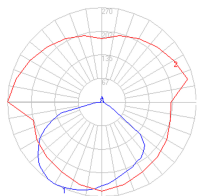

### Dimensions

### Packaging

2 Boxes

1 x 33-15/16" x 10-3/4" x 7-15/16" / 3.31 lbs - 86 cm x 27 cm x 20 cm / 1.5 kg

1 x 5-3/16" x 5-3/16" x 3-5/8" / .44 lbs - 13 cm x 13 cm x 9 cm / .2 kg

### Light distribution

Direct

Red = Max Cd. Through Vertical plane  
Blue = Max Cd. Through Horizontal plane