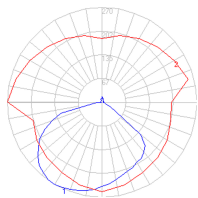

Features & Accessories

- Fully adjustable, articulated arm structure
- Tilttable and 360 degrees rotatable diffuser
- Provided with 10ft cord and plug

Dimensions

Packaging

2 Boxes

1 x 33-15/16" x 10-3/4" x 7-15/16" / 3.31 lbs - 86 cm x 27 cm x 20 cm / 1.5 kg

1 x 4-7/16" x 4-7/16" x 4-7/16" / .55 lbs - 11 cm x 11 cm x 11 cm / .25 kg

Light distribution

Direct

Red = Max Cd. Through Vertical plane

Blue = Max Cd. Through Horizontal plane

Luminaire weight

2.09 lbs / .95 kg