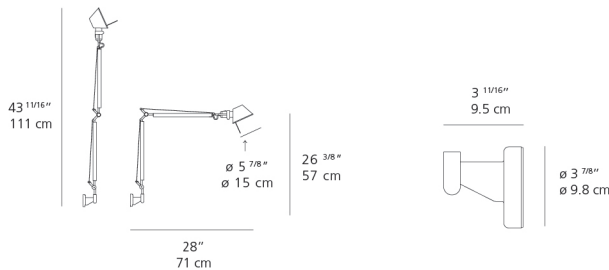

Lamp type	LED-T
Lamp	max 100W E26/A19
Lamp Included	No
Control type	On/Off (On Head)
Input Voltage	120V
Power consumption	N/A
Ballast	N/A

Colors & Finishes

White

Materials

- Arms and diffuser in aluminum
- Joints and tension control knobs in polished die-cast aluminum
- Tension cables in stainless steel
- S-Bracket in polished die-cast aluminum

Features & Accessories

- Fully adjustable, articulated arm structure
- Tilttable and 360 degrees rotatable diffuser
- Provided with 10ft cord and plug

Dimensions

Packaging

2 Boxes

1 x 33-15/16" x 10-3/4" x 7-15/16" / 3.31 lbs - 86 cm x 27 cm x 20 cm / 1.5 kg

1 x 4-7/16" x 4-7/16" x 4-7/16" / .55 lbs - 11 cm x 11 cm x 11 cm / .25 kg

Light distribution

Direct

Red = Max Cd. Through Vertical plane

Blue = Max Cd. Through Horizontal plane

Luminaire weight

2.09 lbs / .95 kg