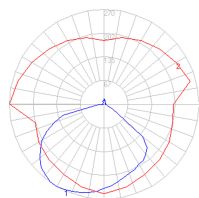

Dimensions

Packaging

2 Boxes

1 x 33-15/16" x 10-3/4" x 7-15/16" / 3.31 lbs - 86 cm x 27 cm x 20 cm / 1.5 kg

1 x 7-3/16" x 6-13/16" x 7-3/16" / 1.1 lbs - 18 cm x 17 cm x 18 cm / .5 kg

Light distribution

Red = Max Cd. Through Vertical plane

Blue = Max Cd. Through Horizontal plane

Luminaire weight

2.42 lbs / 1.1 kg

Warranty

5 year Limited warranty,
Upon registration. Click [here](#)
to register your purchase.