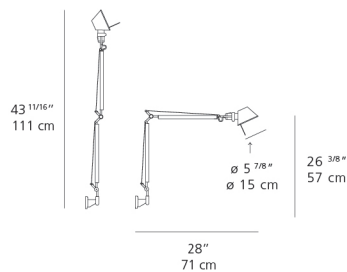

Lamp type	LED-T
Lamp	max 100W E26/A19
Lamp Included	No
Control type	On/Off (On Head)
Input Voltage	120V
Power consumption	N/A
Ballast	N/A

Colors & Finishes

White

Materials

- Arms and diffuser in aluminum
- Joints and tension control knobs in polished die-cast aluminum
- Tension cables in stainless steel
- J-Bracket in polished die-cast aluminum

Dimensions

Packaging

2 Boxes

1 x 33-15/16" x 10-3/4" x 7-15/16" / 3.31 lbs - 86 cm x 27 cm x 20 cm / 1.5 kg

1 x 7-3/16" x 6-13/16" x 7-3/16" / 1.1 lbs - 18 cm x 17 cm x 18 cm / .5 kg

Light distribution

Red = Max Cd. Through Vertical plane

Blue = Max Cd. Through Horizontal plane

Luminaire weight

2.42 lbs / 1.1 kg

Warranty

5 year Limited warranty,
Upon registration. Click [here](#)
to register your purchase.