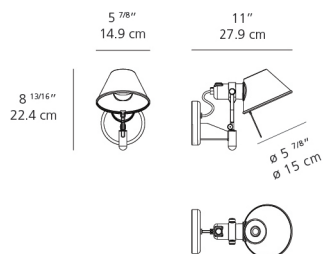

Dimensions

Packaging

1 Box

1 x 10-5/16" x 7-15/16" x 18-9/16" / 2.5 lbs - 26 cm x 20 cm x 47 cm / 1.135 kg

Light distribution

Direct

Red = Max Cd. Through Vertical plane

Blue = Max Cd. Through Horizontal plane