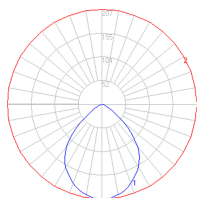

Dimensions

Packaging

1 Box

1 x 10-5/16" x 7-15/16" x 18-9/16" / 2.5 lbs - 26 cm x 20 cm x 47 cm / 1.135 kg

Light distribution

Direct

Red = Max Cd. Through Vertical plane

Blue = Max Cd. Through Horizontal plane