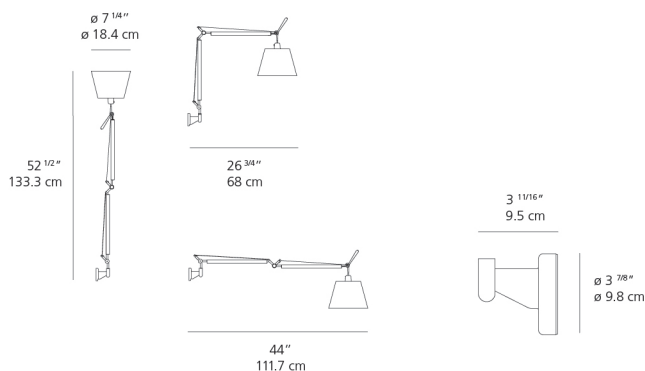

Lamp type	LED-T
Lamp	max 75W E26/A19
Lamp Included	No
Control type	On/Off (On lampholder)
Input Voltage	120V
Power consumption	N/A
Ballast	N/A

Colors & Finishes

- Parchment (Shade)
- Aluminum (Body)

Materials

- Fully adjustable, articulated arms
- Shade remains vertical regardless of arm angle

Dimensions

Packaging

2 Boxes

1 x 9-3/4" x 6-13/16" x 40" / 4.41 lbs - 24.5 cm x 17 cm x 101.5 cm / 2 kg

1 x 4-7/16" x 4-7/16" x 4-7/16" / .55 lbs - 11 cm x 11 cm x 11 cm / .25 kg

Light distribution

Direct

Luminaire weight

2.29 lbs / 1.04 kg

Red = Max Cd. Through Vertical plane
Blue = Max Cd. Through Horizontal plane

Warranty

5 year Limited warranty,
Upon registration. Click here
to register your purchase.