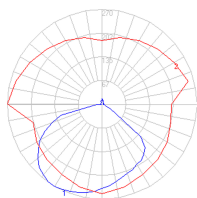

- Fully adjustable, articulated arms
- Shade remains vertical regardless of arm angle

Dimensions

Packaging

2 Boxes

1 x 9-3/4" x 6-13/16" x 40" / 4.41 lbs - 24.5 cm x 17 cm x 101.5 cm / 2 kg

1 x 4-7/16" x 4-7/16" x 4-7/16" / .55 lbs - 11 cm x 11 cm x 11 cm / .25 kg

Light distribution

Direct

Luminaire weight

2.29 lbs / 1.04 kg

Red = Max Cd. Through Vertical plane
Blue = Max Cd. Through Horizontal plane

Warranty

5 year Limited warranty,
Upon registration. Click here
to register your purchase.