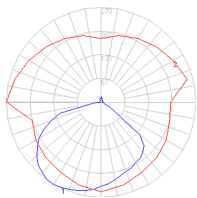

Red = Max Cd. Through Vertical plane
Blue = Max Cd. Through Horizontal plane

Warranty

5 year Limited warranty,
Upon registration. Click here
to register your purchase.