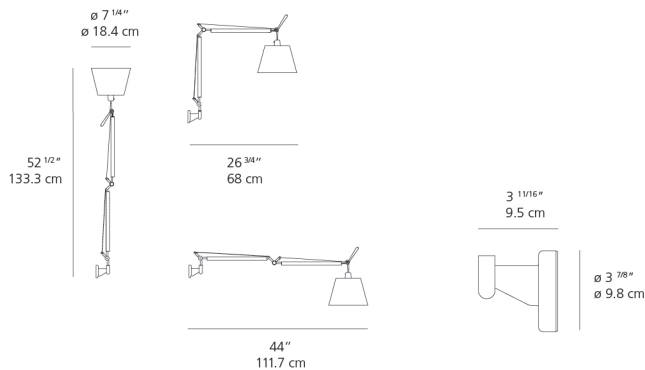

### Dimensions

### Luminaire weight

2.29 lbs / 1.04 kg

Red = Max Cd. Through Vertical plane  
Blue = Max Cd. Through Horizontal plane