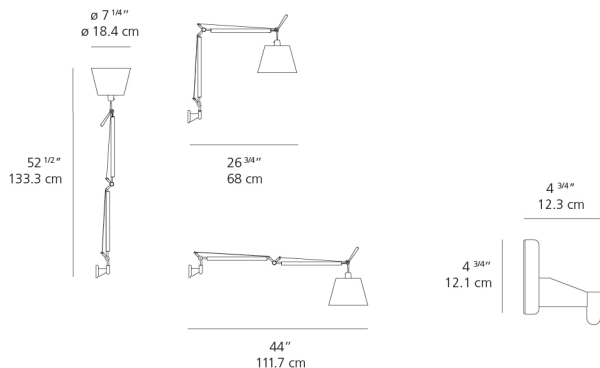

Lamp type	LED-T
Lamp	max 75W E26/A19
Lamp Included	No
Control type	On/Off (On lampholder)
Input Voltage	120V
Power consumption	N/A
Ballast	N/A

Colors & Finishes

-  Parchment (Shade)
-  Aluminum (Body)

Materials

Dimensions

Packaging

2 Boxes

1 x 9-3/4" x 6-13/16" x 40" / 4.41 lbs - 24.5 cm x 17 cm x 101.5 cm / 2 kg

1 x 7-3/16" x 6-13/16" x 7-3/16" / 1.1 lbs - 18 cm x 17 cm x 18 cm / .5 kg

Light distribution

Direct

Red = Max Cd. Through Vertical plane

Blue = Max Cd. Through Horizontal plane

Luminaire weight

2.62 lbs / 1.19 kg

Warranty

5 year Limited warranty,
Upon registration. Click here
to register your purchase.