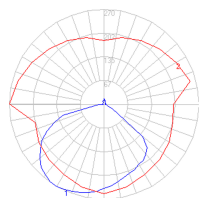

Dimensions

Packaging

2 Boxes

1 x 9-3/4" x 6-13/16" x 40" / 4.41 lbs - 24.5 cm x 17 cm x 101.5 cm / 2 kg

1 x 7-3/16" x 6-13/16" x 7-3/16" / 1.1 lbs - 18 cm x 17 cm x 18 cm / .5 kg

Light distribution

Direct

Red = Max Cd. Through Vertical plane

Blue = Max Cd. Through Horizontal plane

Luminaire weight

2.62 lbs / 1.19 kg

Warranty

5 year Limited warranty,
Upon registration. Click here
to register your purchase.