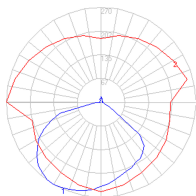

Red = Max Cd. Through Vertical plane

Blue = Max Cd. Through Horizontal plane

Warranty

5 year Limited warranty,
Upon registration. Click here
to register your purchase.