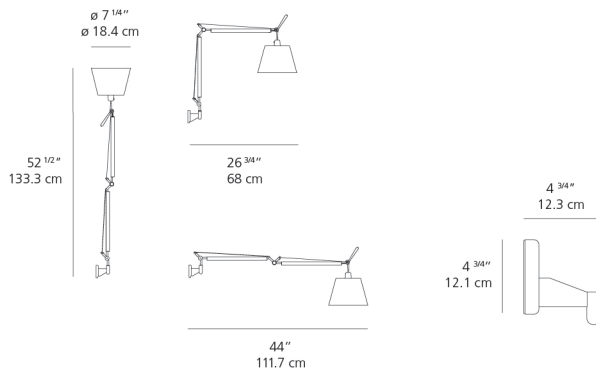

### Dimensions

### Luminaire weight

2.62 lbs / 1.19 kg

Red = Max Cd. Through Vertical plane

Blue = Max Cd. Through Horizontal plane