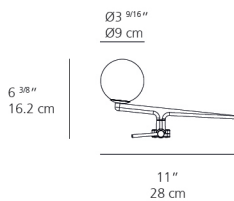

Features & Accessories

Dimensions