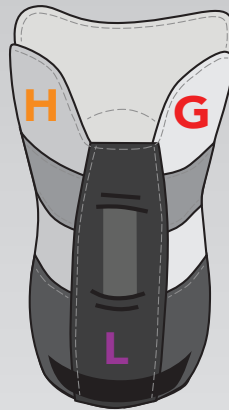

LEFT BOOT

INDICATE MATERIAL & COLOR NAME IN EACH APPLICABLE BOX BELOW

		LEFT BOOT			
BOOT SIZE					
A Outside Main			LEATHER	SUEDE	
B Inside Main			LEATHER	SUEDE	
C V-Panels			LEATHER	SUEDE	METALLIC
D Heel Panels			LEATHER	SUEDE	METALLIC
E Tongue			LEATHER	SUEDE	METALLIC
F Backstay			LEATHER	SUEDE	METALLIC

FULL GRAIN LEATHER

SUEDE LEATHER

METALLIC LEATHER

RIGHT BOOT

INDICATE MATERIAL & COLOR NAME IN EACH APPLICABLE BOX BELOW

		RIGHT BOOT		
BOOT SIZE				
G Outside Main	LEATHER		SUEDE	
H Inside Main	LEATHER		SUEDE	
I V-Panels	LEATHER	SUEDE	METALLIC	
J Heel Panels	LEATHER	SUEDE	METALLIC	
K Tongue	LEATHER	SUEDE	METALLIC	
L Backstay	LEATHER	SUEDE	METALLIC	

EYELETS, STITCHING, AND TONGUE LOGO COLOR WILL BE THE SAME ON BOTH SKATES

EYELET (Check Box)	WHITE	BLACK					
STITCHING (Check Box)	WHITE	BLACK					
TONGUE LOGO (Check Box)	GLOSS WHITE	GLOSS BLACK	EMBOSS	GOLD FOIL	SILVER FOIL	BLUE FOIL	RED FOIL