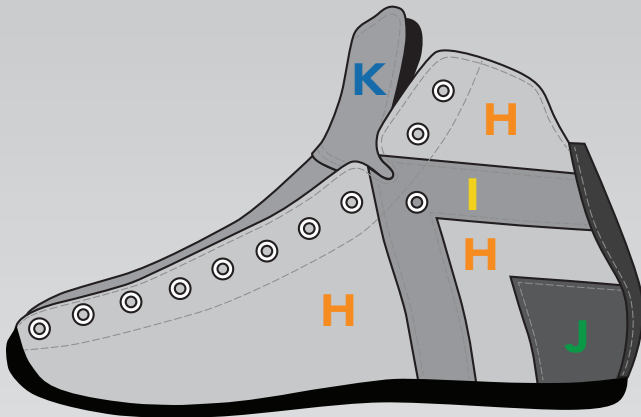

LEFT BOOT

INDICATE MATERIAL & COLOR NAME IN EACH APPLICABLE BOX BELOW

		LEFT BOOT			
BOOT SIZE					
A Outside Main			LEATHER	SUEDE	
B Inside Main			LEATHER	SUEDE	
C V-Panels			LEATHER	SUEDE	METALLIC
D Heel Panels			LEATHER	SUEDE	METALLIC
E Tongue			LEATHER	SUEDE	METALLIC
F Backstay			LEATHER	SUEDE	METALLIC

FULL GRAIN LEATHER

SUEDE LEATHER

METALLIC LEATHER

RIGHT BOOT

INDICATE MATERIAL & COLOR NAME IN EACH APPLICABLE BOX BELOW

		RIGHT BOOT		
BOOT SIZE				
G Outside Main	LEATHER		SUEDE	
H Inside Main	LEATHER		SUEDE	
I V-Panels	LEATHER	SUEDE	METALLIC	
J Heel Panels	LEATHER	SUEDE	METALLIC	
K Tongue	LEATHER	SUEDE	METALLIC	
L Backstay	LEATHER	SUEDE	METALLIC	

EYELETS, STITCHING, AND TONGUE LOGO COLOR WILL BE THE SAME ON BOTH SKATES

EYELET (Check Box)	WHITE	BLACK					
STITCHING (Check Box)	WHITE	BLACK					
TONGUE LOGO (Check Box)	GLOSS WHITE	GLOSS BLACK	EMBOSS	GOLD FOIL	SILVER FOIL	BLUE FOIL	RED FOIL