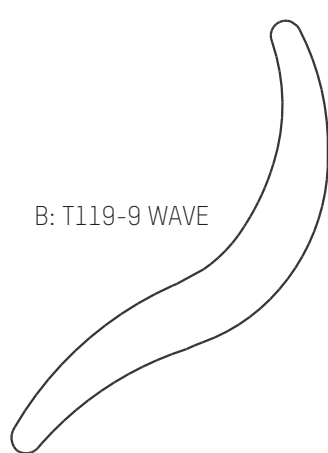

B: T119-9 WAVE