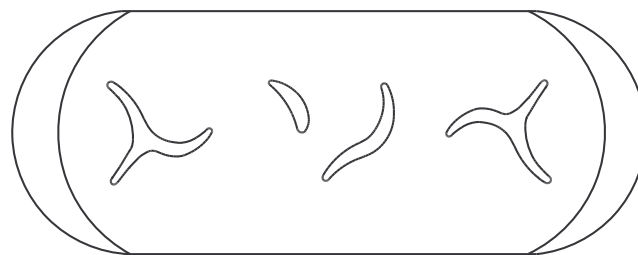

T119-6
60" Diameter Round Top
60"Dia x 1.75"H

T119-7
72" Diameter Round Top
72"Dia x 1.75"H

A: T119-8 STAR

B: T119-9 WAVE

C: T119-10 APOSTROPHE

SAME BASE MULTIPLE TIMES

MULTIPLE BASES COMBINATION

MULTIPLE BASES COMBINATION WITH SAME BASE TWICE