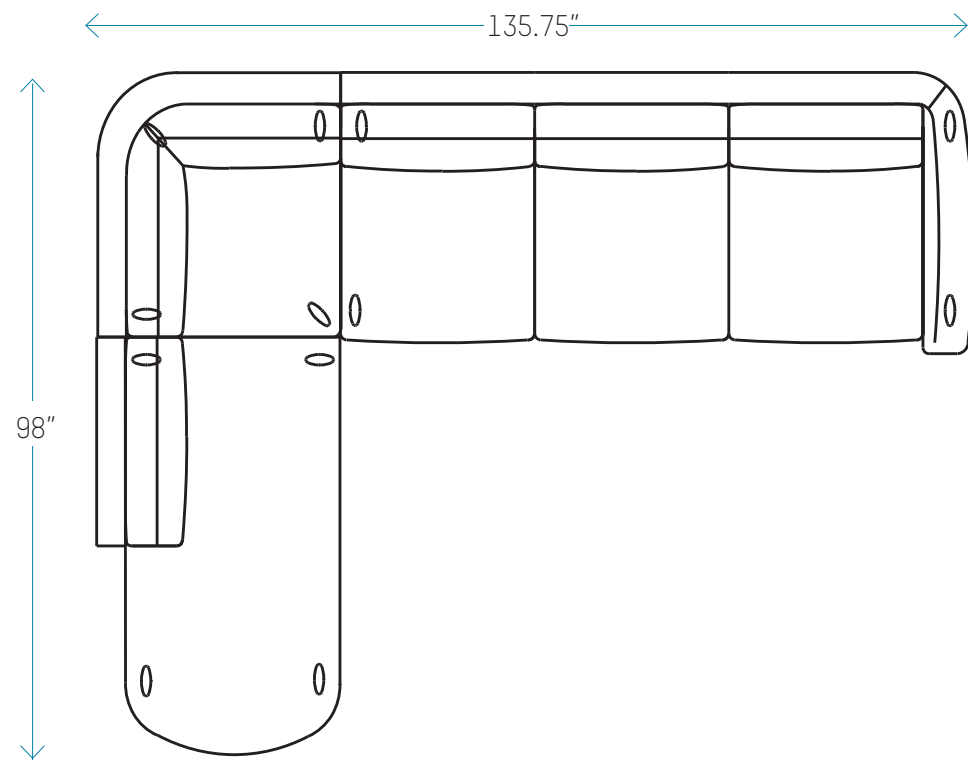

- [1] S835-15 - LSF Chaise w/ Wedge
- [1] S835-2 - Corner Unit
- [1] S835-7 - RAF Sofa

UMA

SECTIONAL SERIES

Designed by Elisa Carlucci

QUINTUS

SUMMER 2019 INTRODUCTIONS