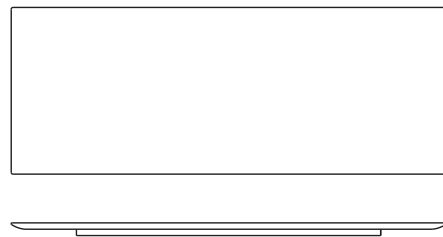

T119-2
Large Rectangular Top
120"L x 46"W x 1.75"H