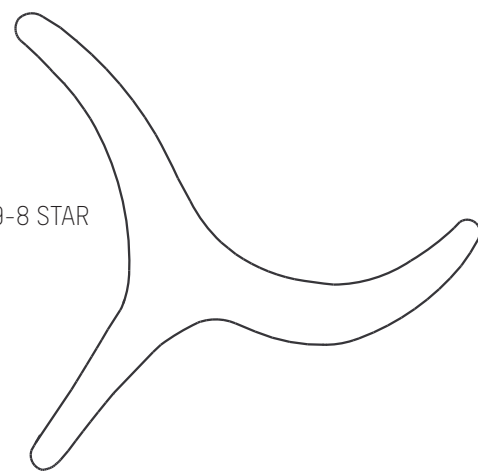

T119-1
Small Rectangular Top
88"L x 46"W x 1.75"H

T119-2
Large Rectangular Top
120"L x 46"W x 1.75"H

T119-3
Small Oval Top
88"L x 46"W x 1.75"H

T119-4
Large Oval Top
120"L x 46"W x 1.75"H

T119-5
50" Diameter Round Top
50"Dia x 1.75"H

T119-6
60" Diameter Round Top
60"Dia x 1.75"H

T119-7
72" Diameter Round Top
72"Dia x 1.75"H

A: T119-8 STAR

B: T119-9 WAVE

C: T119-10 APOSTROPHE

SAME BASE MULTIPLE TIMES

MULTIPLE BASES COMBINATION

MULTIPLE BASES COMBINATION WITH SAME BASE TWICE