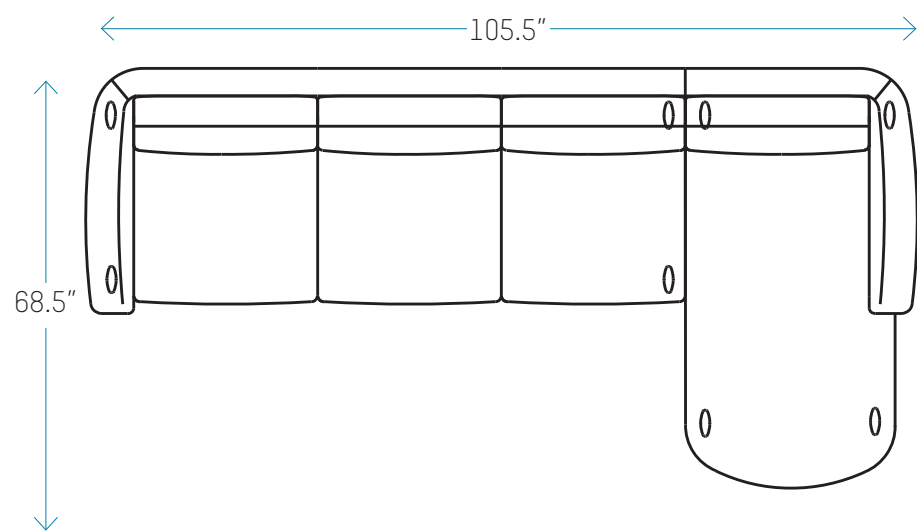

UMA

SECTIONAL SERIES

Designed by Elisa Carlucci

QUINTUS

SUMMER 2019 INTRODUCTIONS

- [1] S835-10 - LAF Sofa w/ Return
- [1] S8350-2 - Armless Loveseat
- [1] S835-14 - RAF Chaise

- [1] S835-5 - LAF Sofa
- [1] S835-14 - RAF Chaise