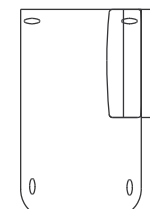

S835-16
RSF Chaise / Wedge
38"W x 60"D x 33.5"H

UMA SECTIONAL SERIES

Designed by Elisa Carlucci

QUINTUS

SUMMER 2019 INTRODUCTIONS