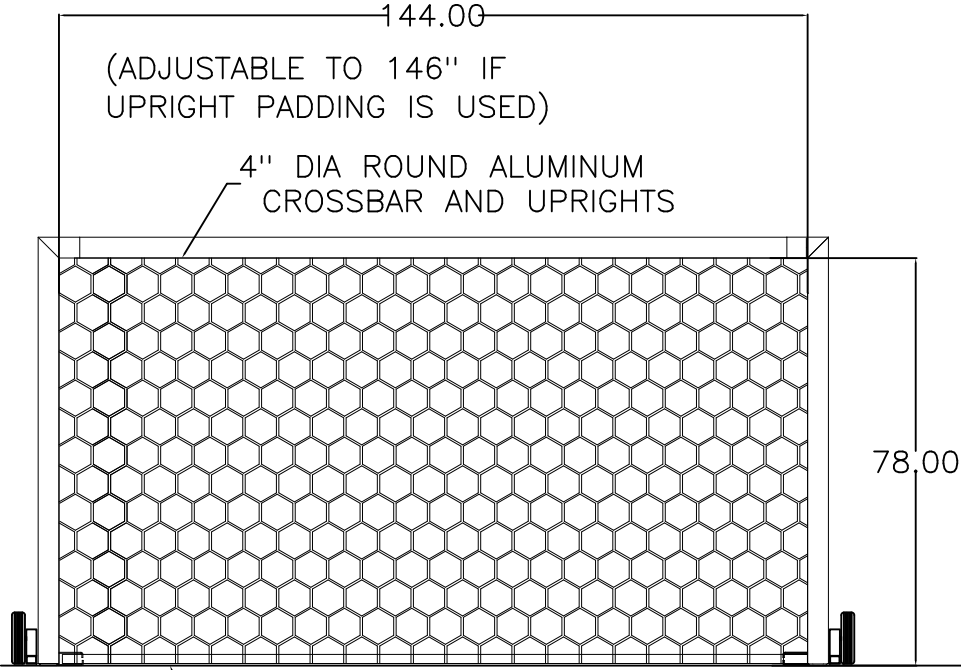

ANTI-THEFT
NET
ATTACHMENT

NET AND TRANSPORT
WHEELS INCLUDED

1.75" DIAMETER
GALVANIZED
BACKSTAY

48.00

10" TRANSPORT
WHEEL

144.00

(ADJUSTABLE TO 146" IF
UPRIGHT PADDING IS USED)

4" DIA ROUND ALUMINUM
CROSSBAR AND UPRIGHTS

78.00

INCLUDED ADJUSTABLE GROUNDBAR
ALLOWS FOOTBALL POST COMPATIBILITY

PLAYING SURFACE